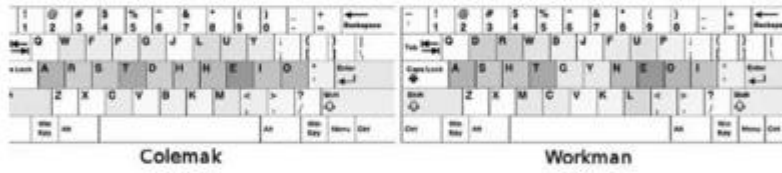

Average Key Usage of Different Layouts

Figura 3.
layout delle
principali
tipologie
di tastiere.

Workman (On an Ortho-linear keyboard)