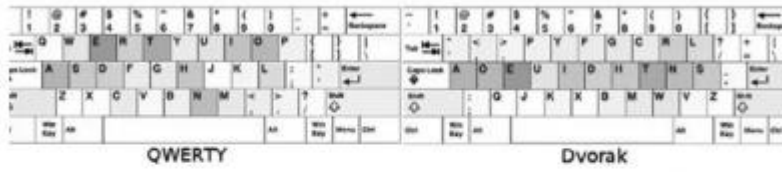

Average Key Usage of Different Layouts

Figura 3.
layout delle
principali
tipologie
di tastiere.

Workman (On an Ortho-linear keyboard)