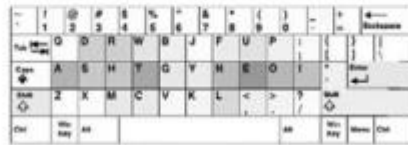

Average Key Usage of Different Layouts

Figura 3.
layout delle
principali
tipologie
di tastiere.

Workman (On an Ortho-linear keyboard)